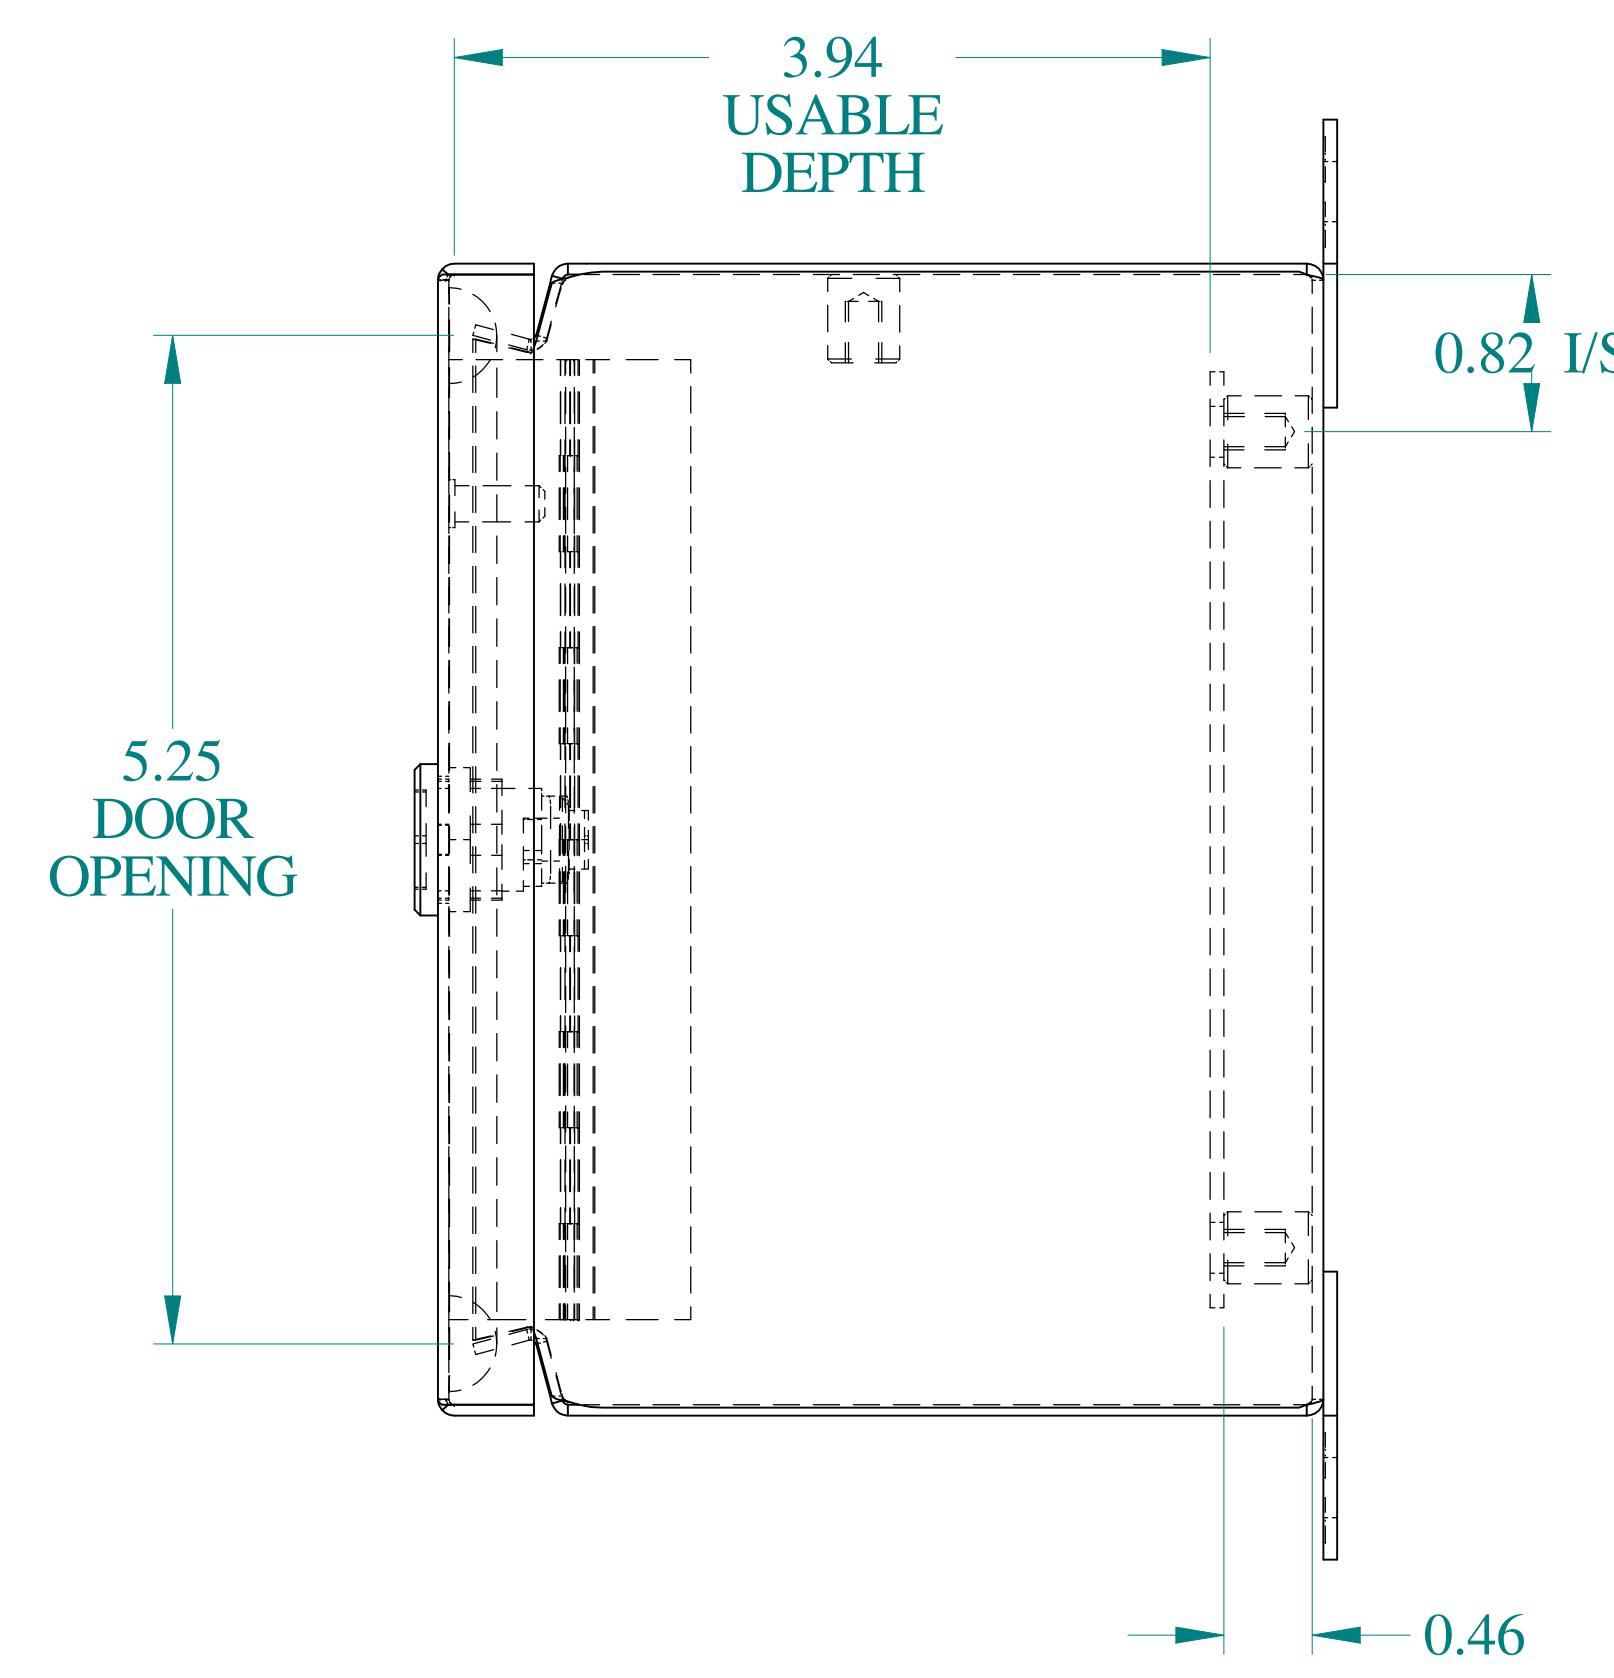

TOP VIEW

ISOMETRIC VIEWS

SIDE VIEW

FRONT VIEW

SIDE VIEW

BACK VIEW

BOTTOM VIEW

Data subject to change without notice.

Part #: EJ644

Date: Mar. 24, 2019