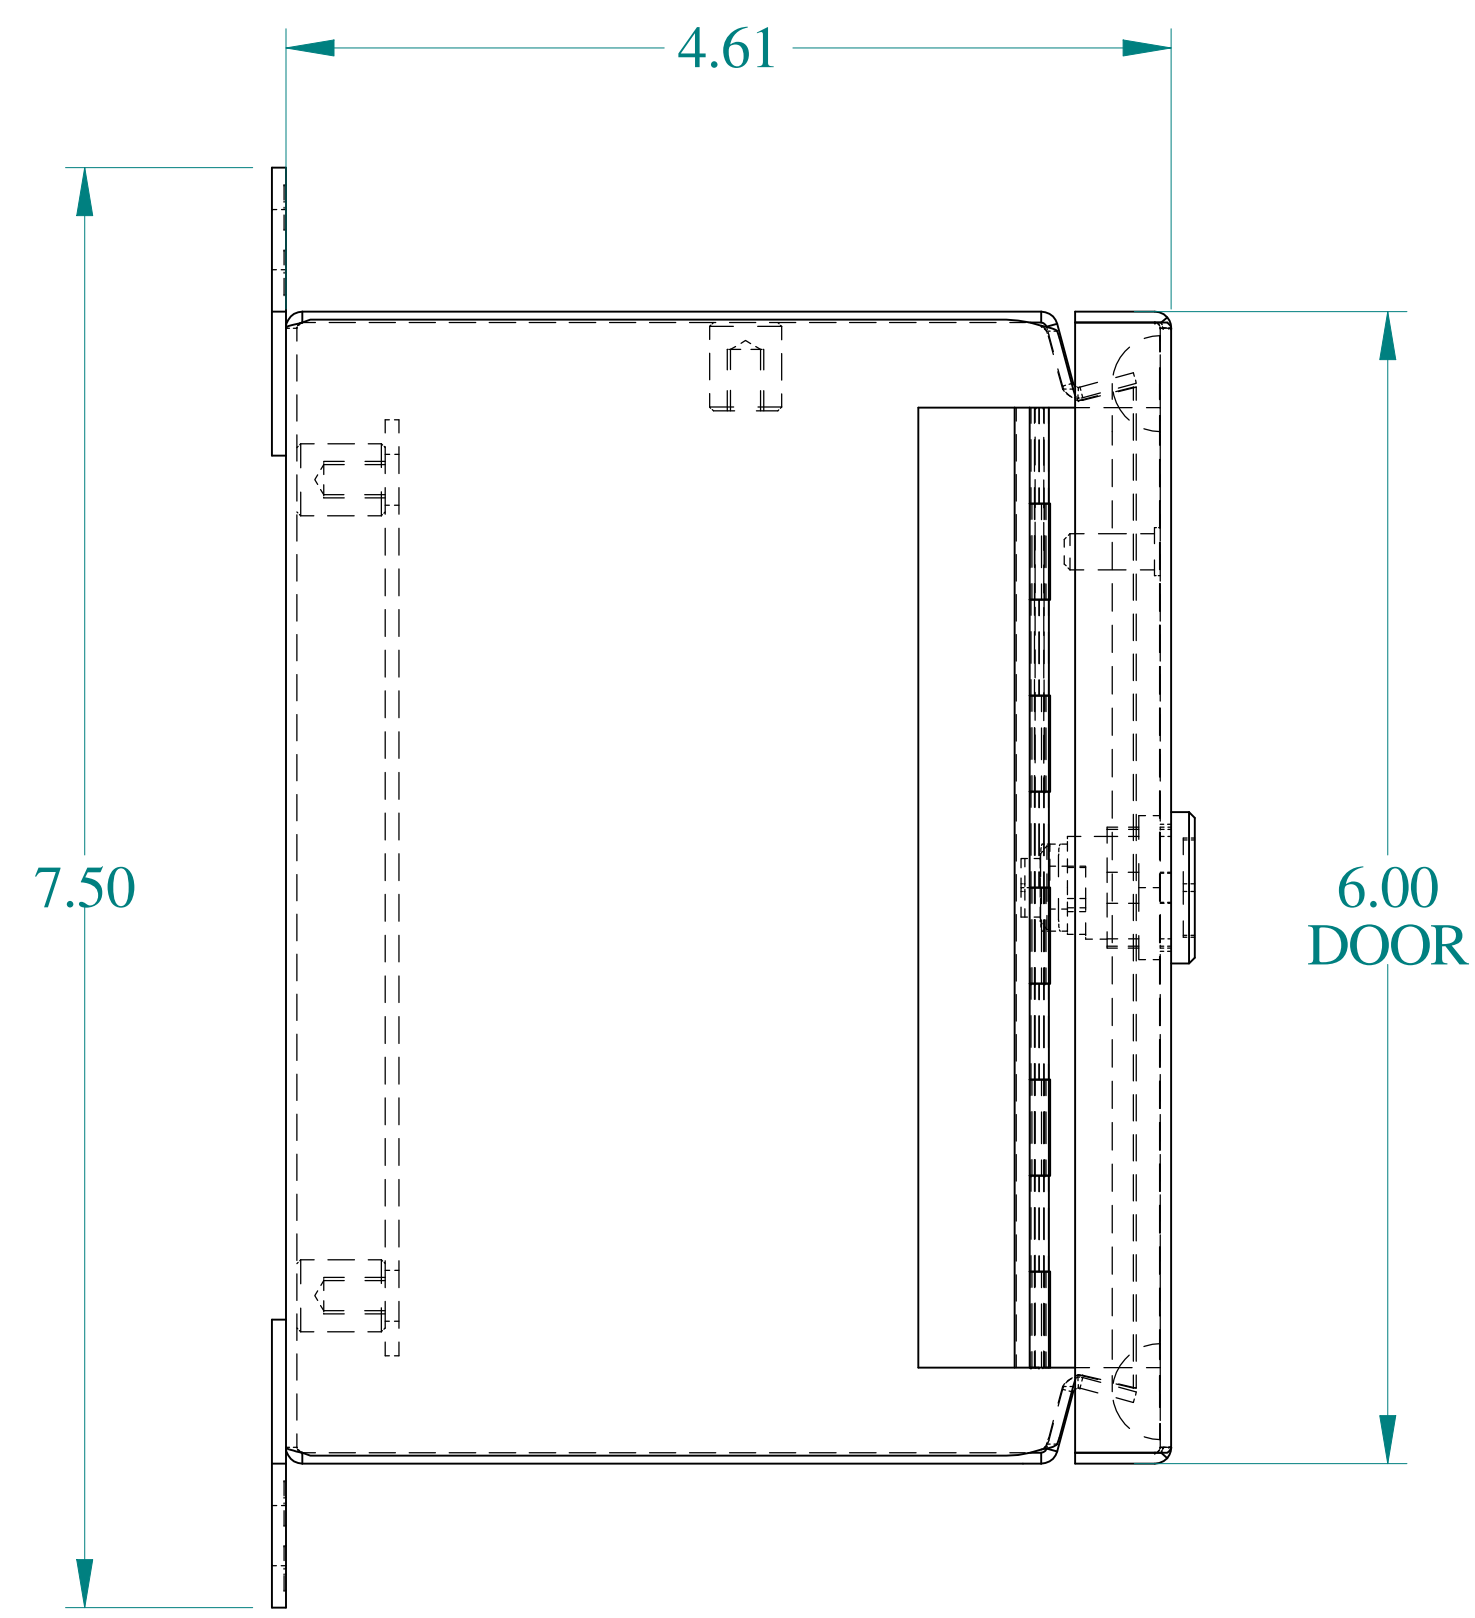

TOP VIEW

ISOMETRIC VIEWS

SIDE VIEW

FRONT VIEW

SIDE VIEW

BACK VIEW

BOTTOM VIEW

Data subject to change without notice.

Part #: EJ644

Date: Mar. 24, 2019